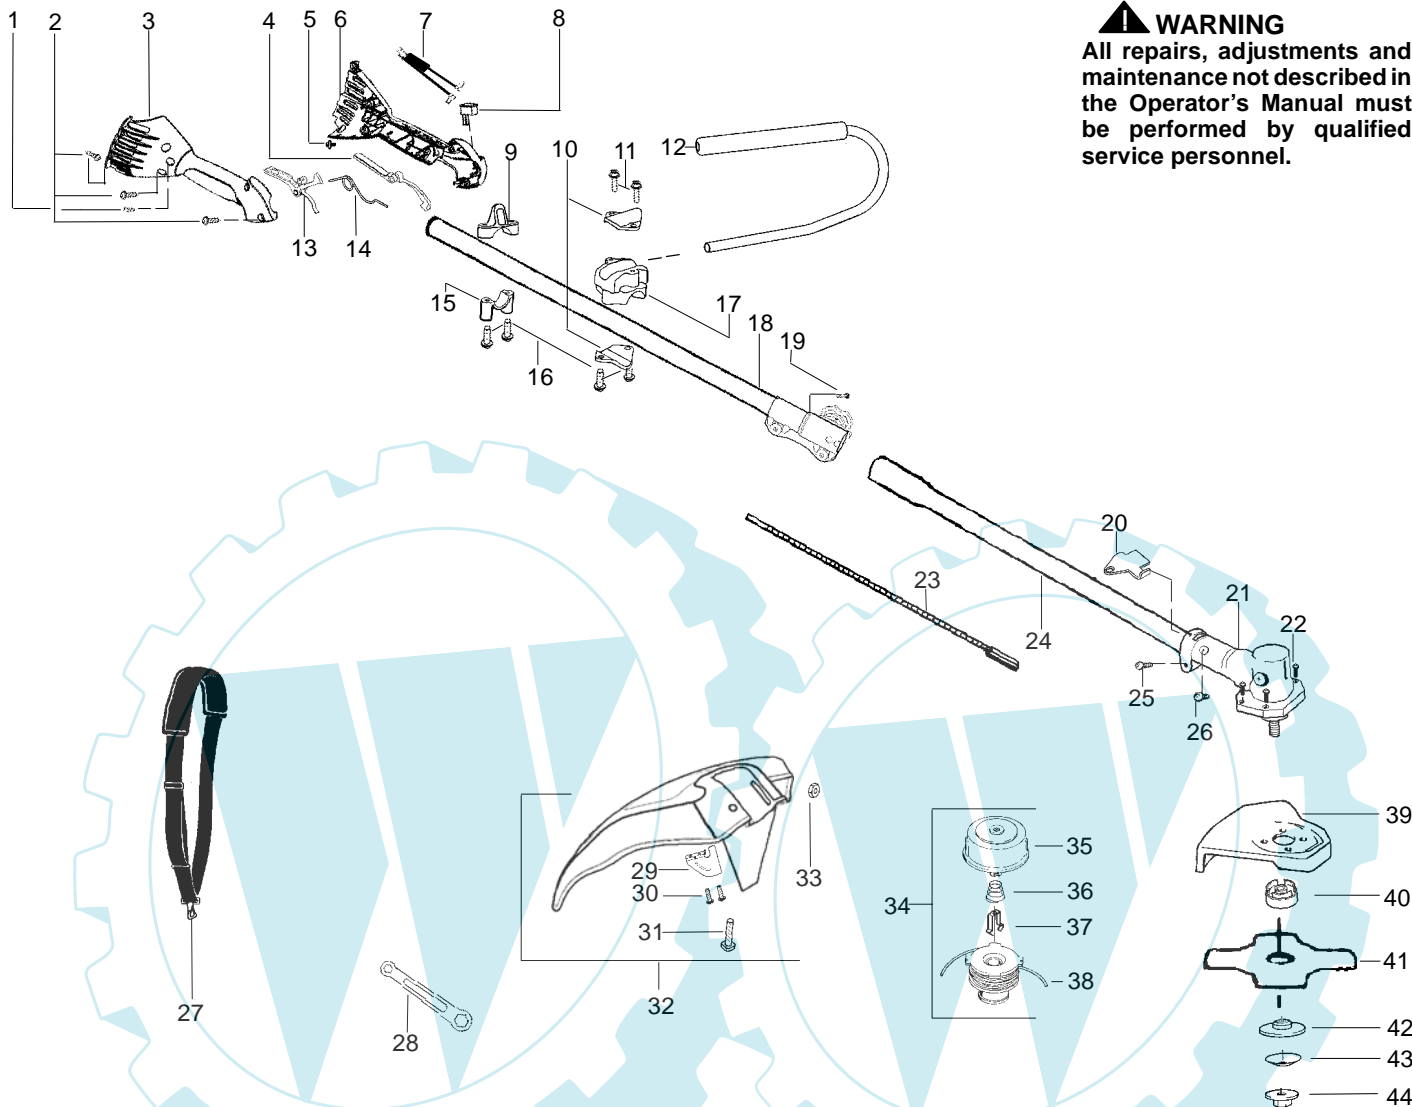

WARNING
All repairs, adjustments and maintenance not described in the Operator's Manual must be performed by qualified service personnel.

Ref.	Part No.	Description	Ref.	Part No.	Description	Ref.	Part No.	Description
1.	530015805	Screw-alignment	19.	530016344	Screw	37.	530401957	Retainer-Spool
2.	530015886	Screw	20.	530057554	Bracket-Shield	38.	530056500	Assy-Wound Spool
3.	545018902	Hsg.-Throttle-right	21.	530096100	Gearbox	39.	530071947	Kit-Metal Shield
4.	545017601	Lockout-Throttle	22.	530016312	Screw	40.	530095815	Dust cup
5.	530016326	Screw-Cable Ret.	23.	530096218	Shaft-Flex (lower)	41.	545025801	Assy.-Weed Blade
6.	545018702	Hsg.-Throttle-left	24.	530071948	Assy-Lower Shaft	42.	530095816	Washer
7.	530058843	Assy-Wire	25.	530016014	Screw	43.	530016240	Washer-Belleville
8.	530069572	Kit-Switch	26.	530016224	Screw	44.	530015793	Nut-Flange
9.	530057986	Clamp-Harness(upper)	27.	530092085	Shoulder Strap	Not Shown		
10.	530058563	Clamp-Bracket	28.	530056401	Wrench	---		Operator Manual
11.	530015886	Screw	29.	530052286	Limiters-Line	530166207		(Euro)
12.	530071954	Kit-Handlebar (incl. grip, cap, decal)	30.	530015814	Screw	530166208		(Scan)
13.	545017701	Trigger-Throttle	31.	530015820	Bolt	530166206		(Euro II)
14.	530016473	Spring-lockout	32.	545026701	Kit-Shield Assy. (incl. 28,29,30,31,33)	530166209		(Euro III)
15.	530057987	Clamp-Harness(lower)	33.	530015197	Nut	530166210		(Euro IV)
16.	530015940	Screw	34.	530056498	Assy-Cutting Head (Incl. 35,36,37,38)	530166211		(Euro V)
17.	545024501	Clamp-Handlebar	35.	530095772	Assy-Hub/Arbor	530166212		(Turkish)
18.	545024801	Kit-Upper Shaft (Incl. Flex, clamp & 19)	36.	530053241	Spring-Return	530150377		Decal-Shaft Warning
						530056335		Decal-Blade Direction
						530031159		Wrench-Hex 5/32"
						530150313		Decal-Warning
						502035505		Guard-Transport