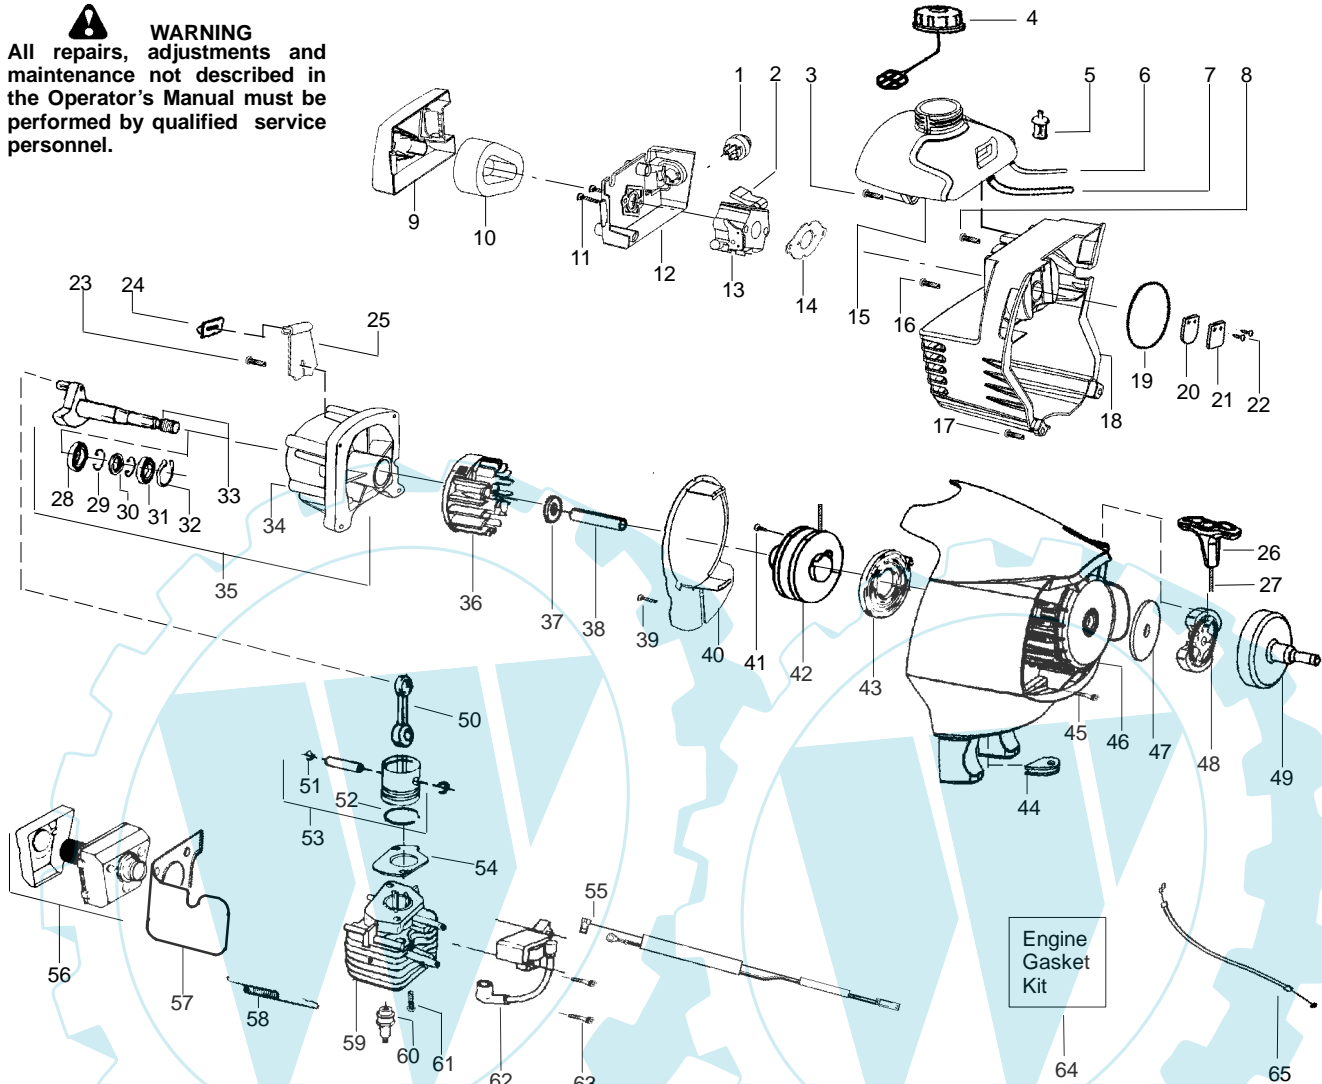

PARTS LIST NO. 530165375		Flymo PARTS LIST Electrolux	MODEL(s) XLT3000	
DATE 3/28/05	Replaces 3/18/05 - 530165375-01		Note: Illustration may differ from actual model due to design changes	PAGE NO. 2

WARNING
All repairs, adjustments and maintenance not described in the Operator's Manual must be performed by qualified service personnel.

Ref.	Part No.	Description	Ref.	Part No.	Description	Ref.	Part No.	Description
1.	530047721	Bulb-Purge	24.	530055492	Isolator-Tank	48.	530055122	Assy-Clutch
2.	530071717	Kit-Choke Lever	25.	530054941	Ret.-Tank	49.	530028799	Drum-Clutch
3.	530015843	Screw-tank	26.	530058742	Handle-Starter	50.	530010960	Assy-Conn. Rod
4.	530057736	Cap-Fuel w/ret.	27.	530071325	Kit-Rope	51.	530015162	Ret.-Piston pin
5.	530095646	Assy-Fuel pickup	28.	530032103	Bearing-Inner	52.	530012594	Ring-Piston
6.	530069247	Kit-Carb/Purge fuel line	29.	530015787	Retainer	53.	530071998	Kit-Piston (Incl. 51,52)
7.	530069216	Kit-Tank/Purge fuel line	30.	530019158	Seal	54.	530071401	Gasket-Cylinder(kit)
8.	530015775	Screw	31.	530032102	Bearing-Outer	55.	530058846	Assy-Leadwire
9.	530150088	Cover-Air box	32.	530015789	Ret.-Crankshaft	56.	530069310	Kit-Muffler
10.	530054946	Filter-Air	33.	530028807	Assy-Crankshaft	57.	530058957	Shield
11.	530015849	Screw-Carb.	34.	530012514	Assy-Crankcase (Incl. 28-31)	58.	530036409	Spring-Muffler
12.	530150080	Box-Air	35.	530071685	Assy-C'case/C'shaft	59.	530012488	Cylinder
13.	530071637	Assy-Carb(WT628)	36.	530055524	Assy-Flywheel	60.	952030249	Plug-Spark(RCJ-6Y)
(Note: Repair kits are not available for this carburetor)			37.	530016030	Washer	61.	530001624	Bolt-Cyl. 1/4-20"
14.	530071401	Gasket-Carb.(kit)	38.	530055620	Spacer	62.	530039218	Module-Ignition
15.	530150092	Assy-Fuel Tank	39.	530015775	Screw-Baffle	63.	530016357	Screw-Module
16.	530015771	Screw-Crankcase	40.	530054939	Plate-Baffle	64.	530071401	Kit-Gasket (Incl. 14,19, 54)
17.	530015952	Screw-Shroud	41.	530016391	Screw-Rope	65.	545026801	Assy-Throttle cable
18.	530150089	Shroud w/heat shield	42.	530071399	Kit-Pulley(incl.41)			
19.	530071401	O-ring-Shroud (kit)	43.	530042086	Spring-Starter			
20.	530027593	Valve-Reed	44.	530019182	Grommet			
21.	530054596	Stop-Reed	45.	530015810	Screw-F/hsg.			
22.	530016064	Screw-Reed stop	46.	545020003	Assy.-Fan Housing			
23.	530015875	Screw-Retainer	47.	530094189	Washer-Clutch			

✓ = NEW PART NUMBER FOR THIS IPL

* = REFER TO THE SERVICE REFERENCE INDICATED FOR MORE INFORMATION. (LOCATED AT END OF IPL)